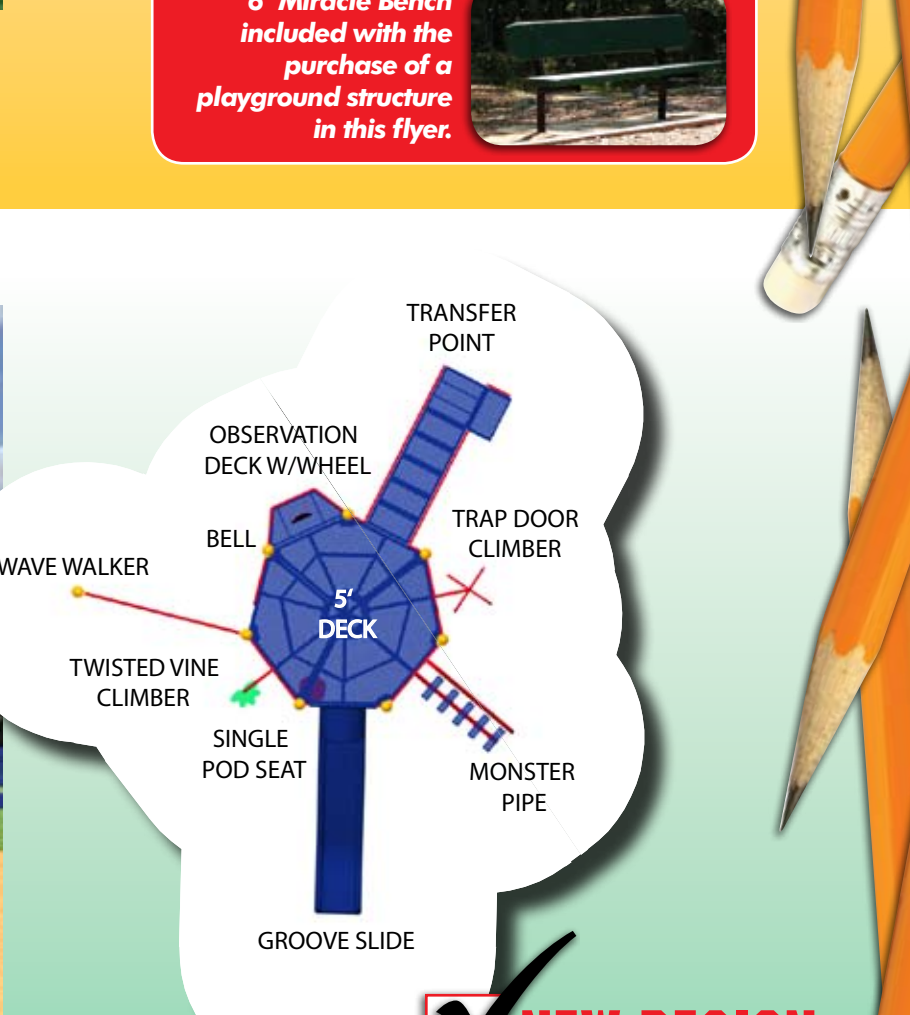

**Total Savings up to: \$5,903**

Age Range: 5 to 12  
Ground Space: 43' x 37'  
Protective Area: 56' x 51'

ADA Accessible

**NEW DESIGN**

6' Miracle Bench included with the purchase of a playground structure in this flyer.

**\$9,995**  
sale price

FREE FREIGHT!  
6' Inground Bench Included

**MIRACLE EXCLUSIVE**  
Compact Heptagon Play structure for under \$10,000!

**Total Savings up to: \$4,706**

Age Range: 2 to 12  
Ground Space: 21' x 25'  
Protective Area: 33' x 40'

ADA Accessible

**NEW DESIGN**

Call your local sales representative or  
**1-888-458-2752** to order yours today!

**\$9,995**  
sale price

FREE FREIGHT!  
6' Inground Bench Included

**Pentagon Deck features two (2) NEW Miracle Climbers!**