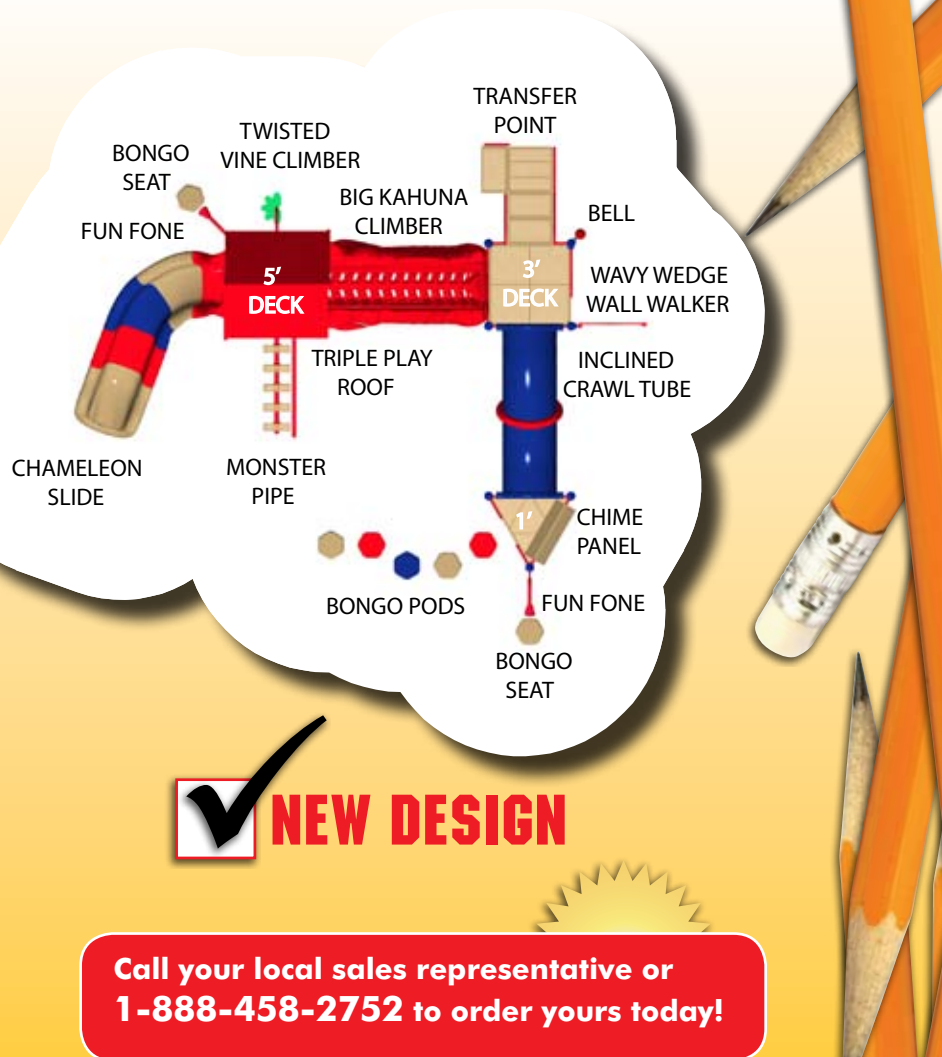

$16,995
sale price

without roofs
$16,495

704-S019-F8J

FREE FREIGHT!
6' Inground Bench Included

MIRACLE EXCLUSIVE
Big Kahuna Convertible Bridge / Climber and three (3) NEW play events!

Total Savings up to: **$4,676**

Age Range: 2 to 5 or 2 to 12
Ground Space: 27' x 24'
Protective Area: 41' x 37'

ADA Accessible

Call your local sales representative or 1-888-458-2752 to order yours today!

$11,995
sale price

without roofs
$9,995

718-S042-F8J

FREE FREIGHT!
6' Inground Bench Included

Nine (9) play events and Two (2) Roofs in under 1,400 sq ft!

Total Savings up to: **$4,066**

Age Range: 2 to 5 or 2 to 12
Ground Space: 25' x 20'
Protective Area: 38' x 33'

ADA Accessible