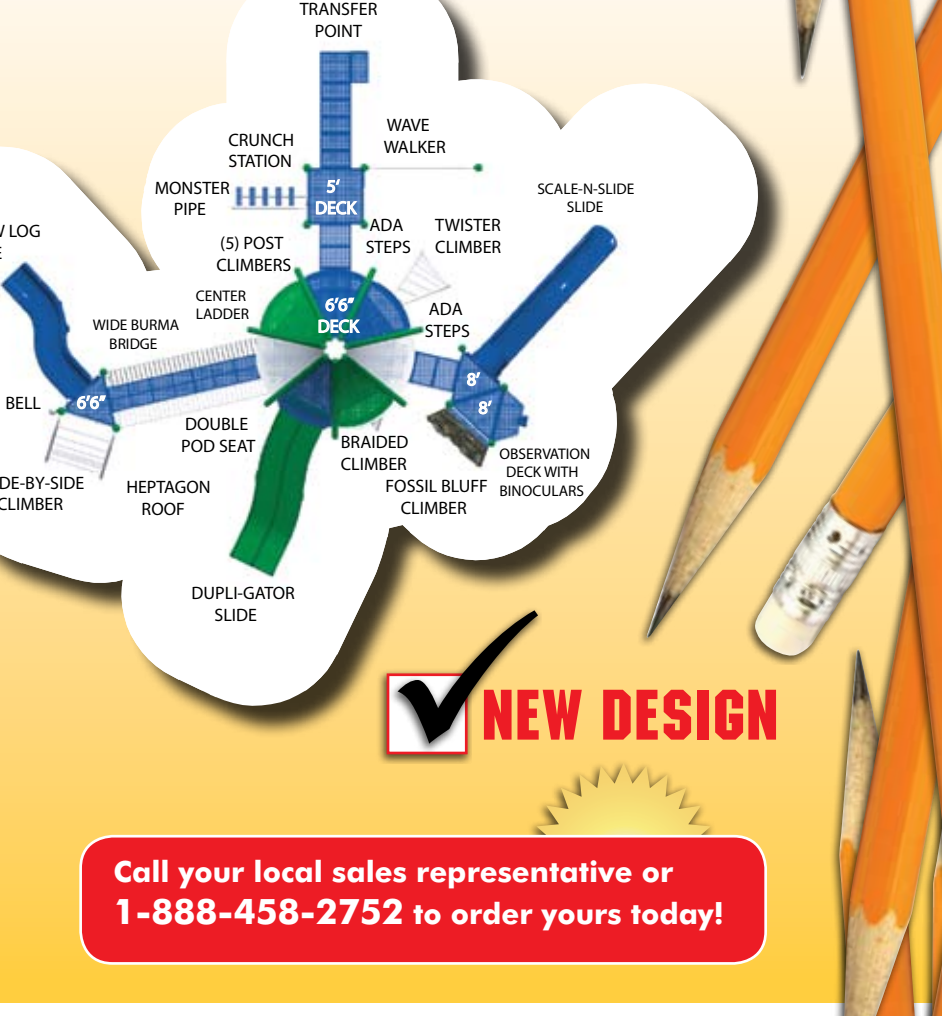

Call your local sales representative or 1-888-458-2752 to order yours today!

$31,595
sale price

714-S139-F8J

Includes 6' Inground Bench

Fitness Has Its Rewards on this deck-free design!

Total Savings up to: **$9,856**

Age Range: 5 to 12
Ground Space: 48' x 33'
Protective Area: 60' x 45'

ADA Accessible