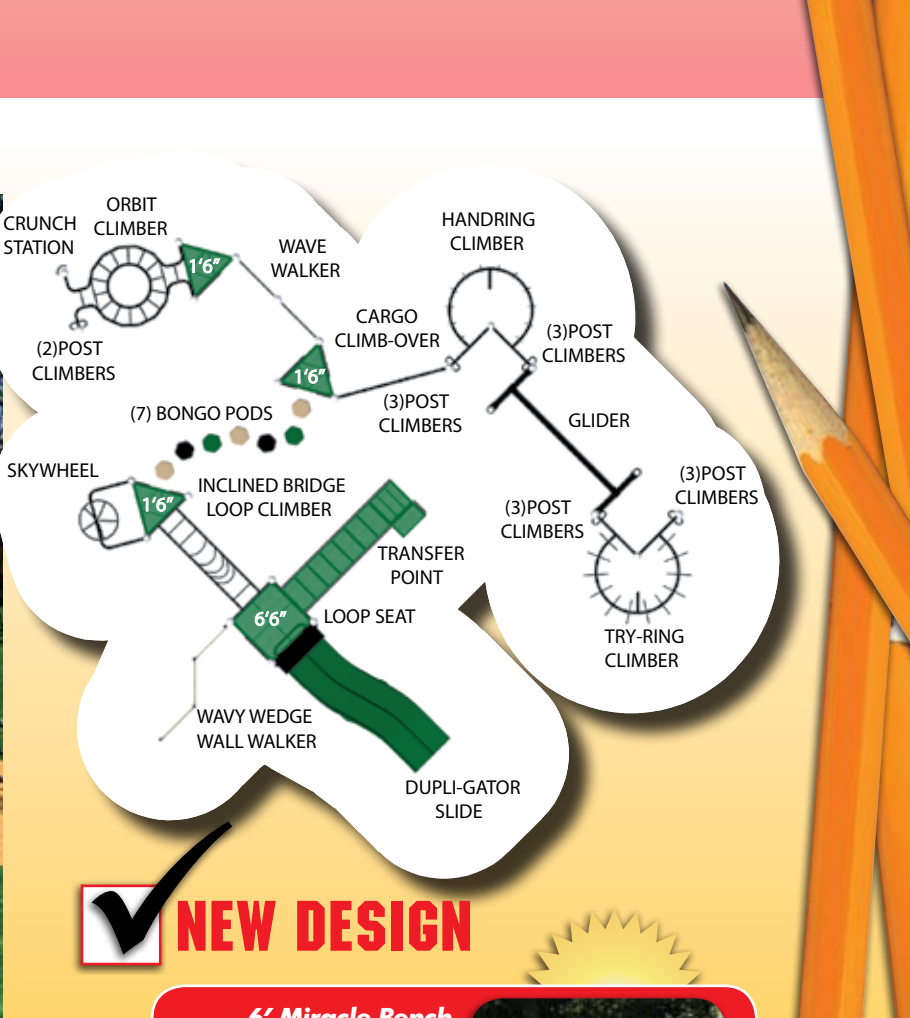

Age Range: 2 to 5 or 2 to 12  
Ground Space: 27' x 25'  
Protective Area: 41' x 39'

ADA Accessible

**NEW DESIGN**

**\$23,595**  
sale price

FREE FREIGHT!  
6' Inground Bench Included

**Introduces Miracle's NEW Post Climbers and four (4) NEW Climbing Challenges!**

**Total Savings up to: \$5,903**

Age Range: 5 to 12  
Ground Space: 43' x 37'  
Protective Area: 56' x 51'

ADA Accessible

**NEW DESIGN**

6' Miracle Bench included with the purchase of a playground structure in this flyer.