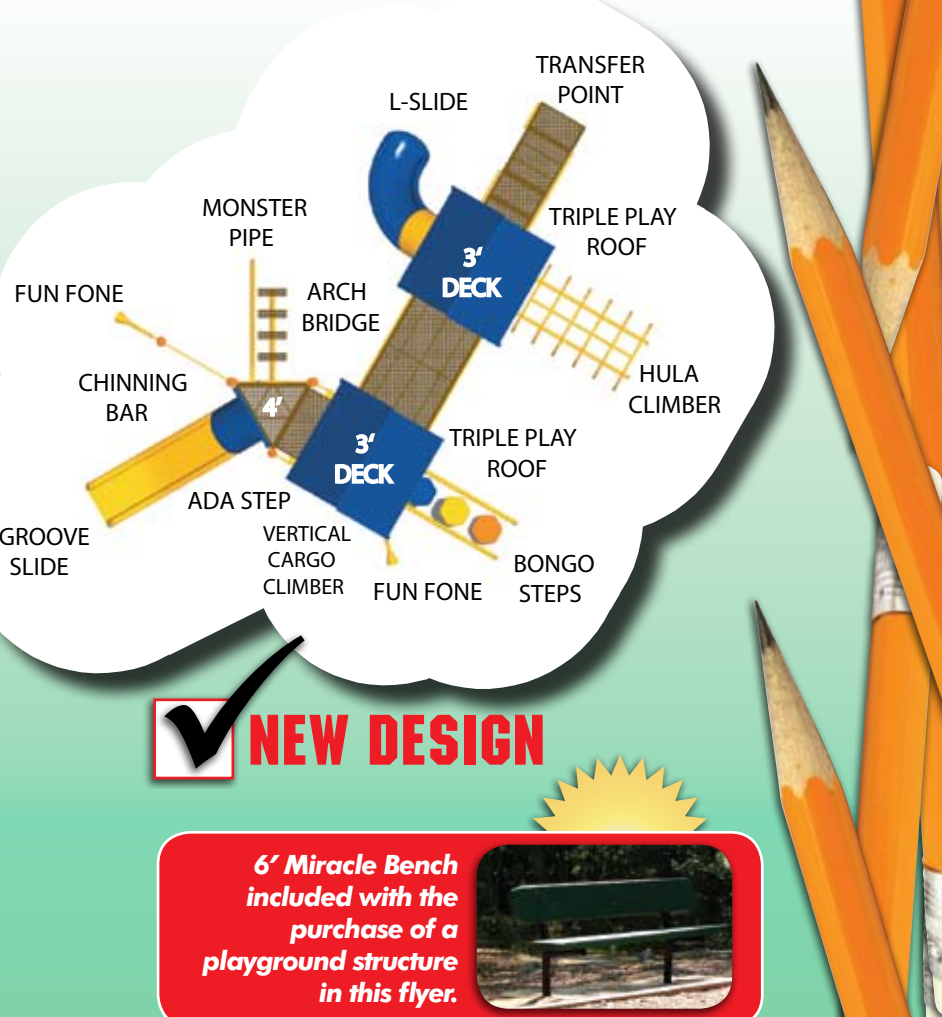

Total Savings up to: **\$4,676**

Age Range: 2 to 5 or 2 to 12  
Ground Space: 27' x 24'  
Protective Area: 41' x 37'

ADA Accessible

Call your local sales representative or 1-888-458-2752 to order yours today!

**\$11,995**  
sale price

without roofs  
**\$9,995**

718-S042-F8J

**FREE FREIGHT!**  
6' Inground Bench Included

**Nine (9) play events and Two (2) Roofs in under 1,400 sq ft!**

Total Savings up to: **\$4,066**

Age Range: 2 to 5 or 2 to 12  
Ground Space: 25' x 20'  
Protective Area: 38' x 33'

ADA Accessible

6' Miracle Bench included with the purchase of a playground structure in this flyer.

**\$11,495**  
sale price

714-S137-F8J

**FREE FREIGHT!**  
6' Inground Bench Included

**NEW Kids' Choice Fitness Circuit with access to all overhead events via Miracle's NEW Post Climbers!**

Total Savings up to: **\$3,505**

Age Range: 5 to 12  
Ground Space: 39' x 24'  
Protective Area: 52' x 37'