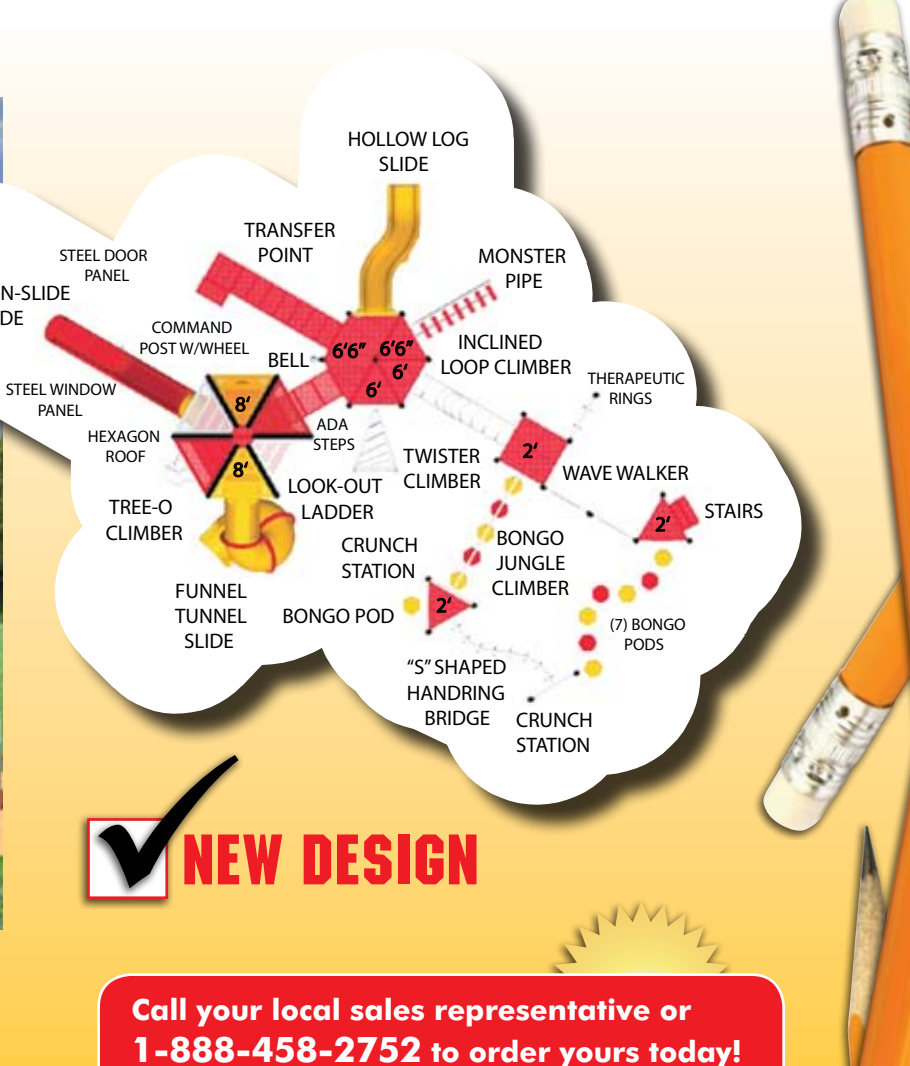

ADA Accessible

**NEW DESIGN**

Call your local sales representative or  
**1-888-458-2752** to order yours today!

**\$31,395**  
sale price

FREE FREIGHT!  
6' Inground Bench Included

**MIRACLE EXCLUSIVE**  
Heptagon Mega Tower with decks at 4' and 10' in less than 2,000 sq ft area!