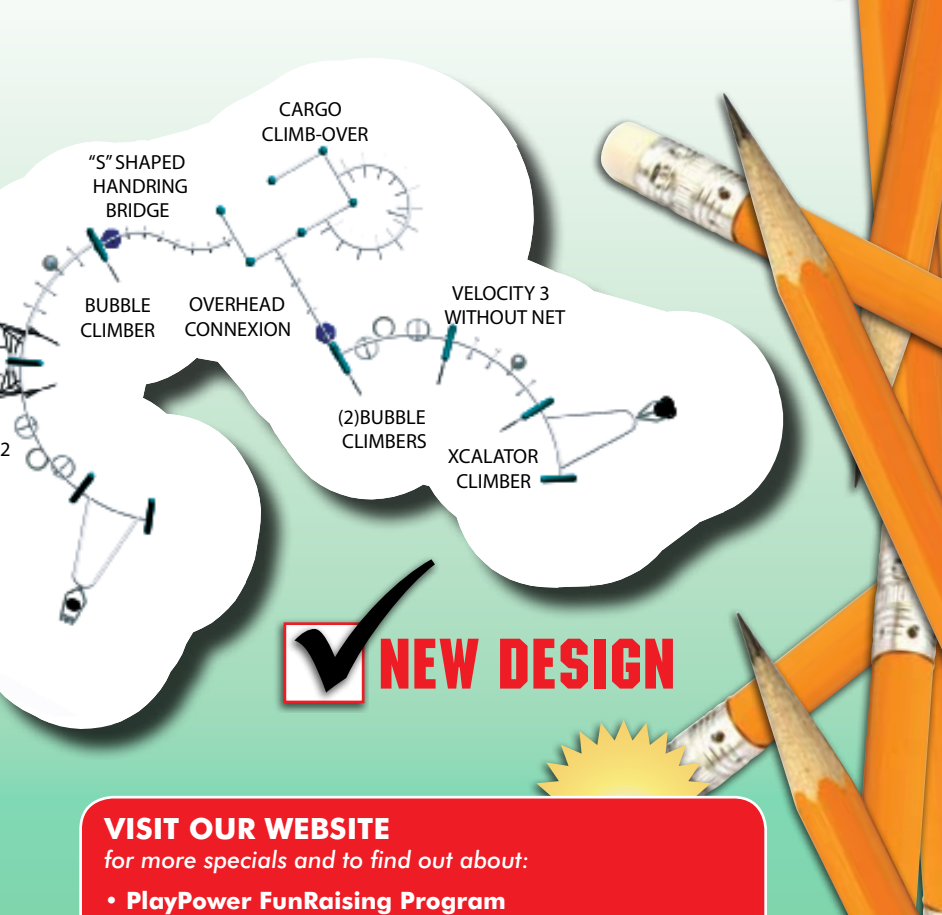

VISIT OUR WEBSITE for more specials and to find out about:
• PlayPower FunRaising Program
• Play now Pay later lease program
• The Miracle Grants for Americas Schools Program!