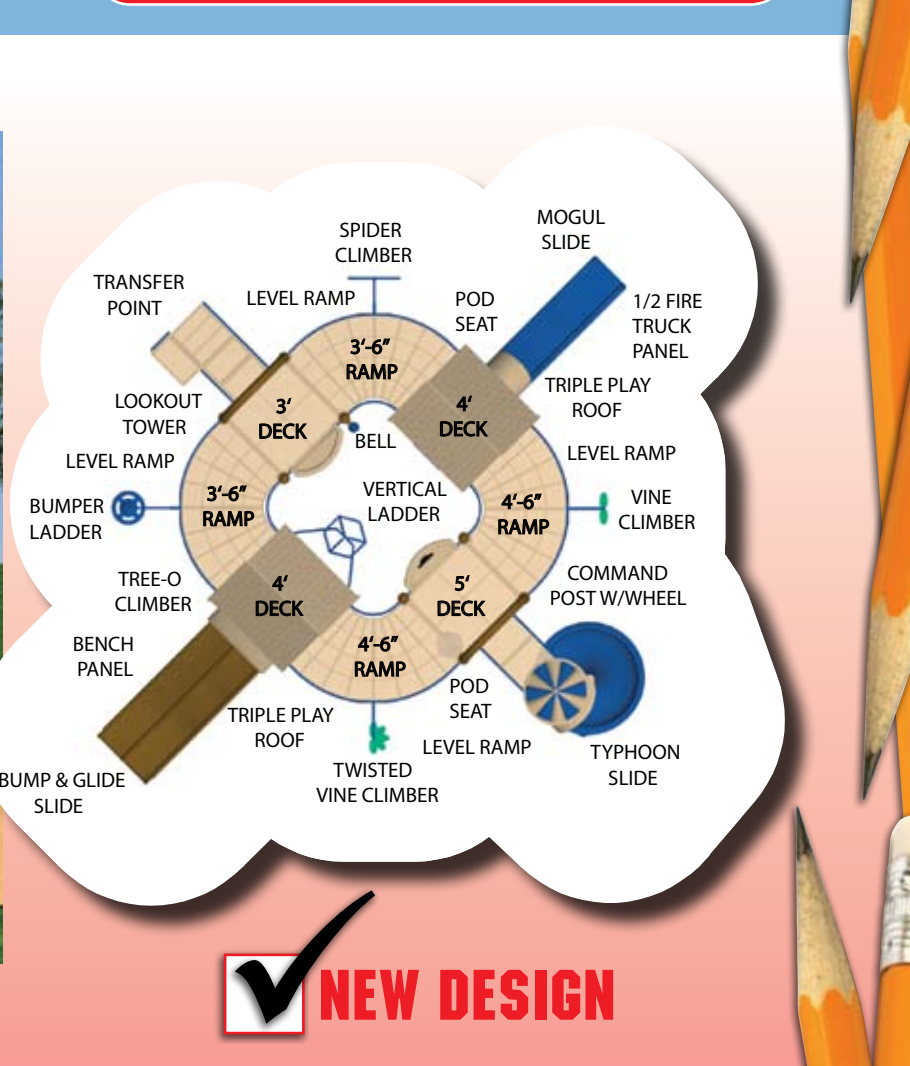

**\$28,295**  
sale price

without roofs  
**\$26,695**

714-S134NR-F8J

FREE FREIGHT!  
6' Inground Bench Included

**MIRACLE EXCLUSIVE**  
No Wasted Space; our 90° Ramps are complete with Climbers!

**Total Savings up to: \$7,277**

Age Range: 2 to 5 or 2 to 12  
Ground Space: 27' x 25'  
Protective Area: 41' x 39'

ADA Accessible

**NEW DESIGN**

**\$23,595**  
sale price

FREE FREIGHT!  
6' Inground Bench Included

**Introduces Miracle's NEW Post Climbers and four (4) NEW Climbing Challenges!**

**Total Savings up to: \$5,903**

Age Range: 5 to 12  
Ground Space: 43' x 37'  
Protective Area: 56' x 51'

ADA Accessible

**NEW DESIGN**

6' Miracle Bench included with the purchase of a playground structure in this flyer.