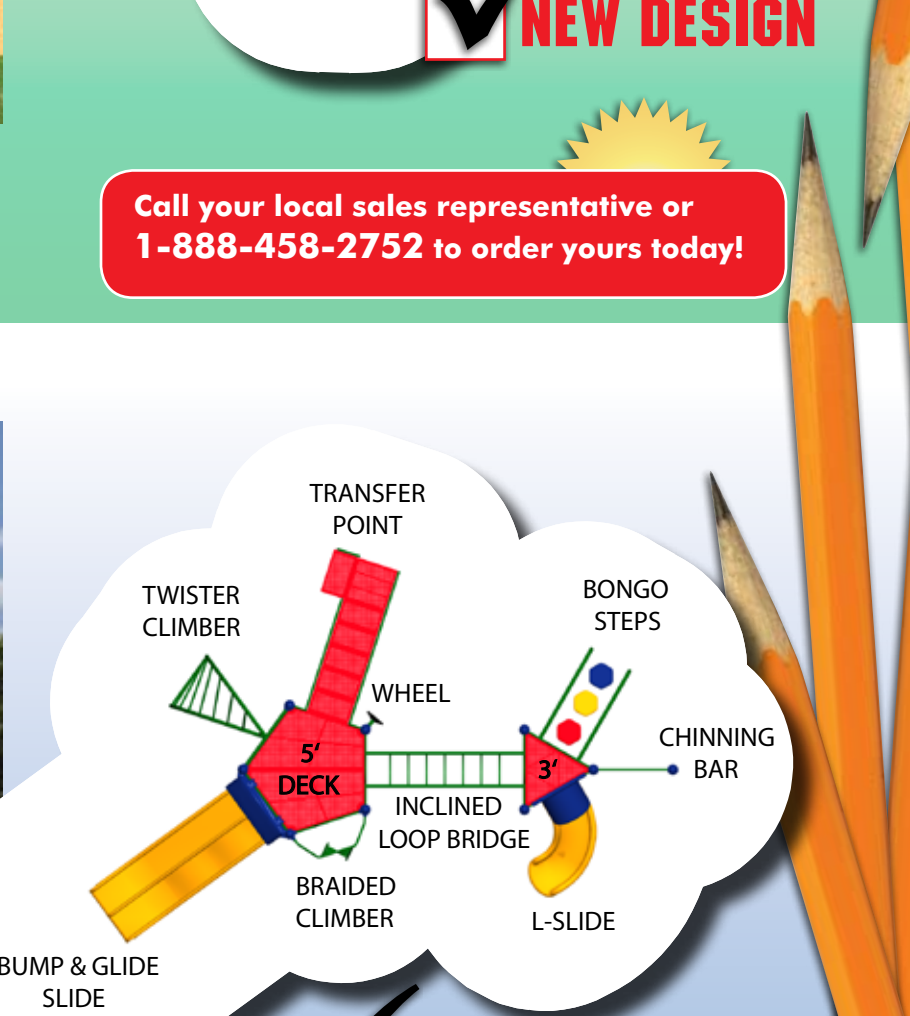

NEW DESIGN

VISIT OUR WEBSITE for more specials and to find out about:
• PlayPower FunRaising Program
• Play now Pay later lease program
• The Miracle Grants for Americas Schools Program!

Customer Address

REP IMPRINT

Visit our website for more specials!
www.miracle-recreation.com/fly08

Call your local sales representative or
1-888-458-2752 to order yours today!

MRREC-SS-0108

KIDS NEED TO PLAY

MIRACLE RECREATION IS MAKING IT EASIER TO GIVE THEM A GREAT SCHOOL PLAYGROUND!

2008 Fall Sales Flyer

$5 MILLION
Grant Funds Available for America's School Playgrounds!
look inside for details!