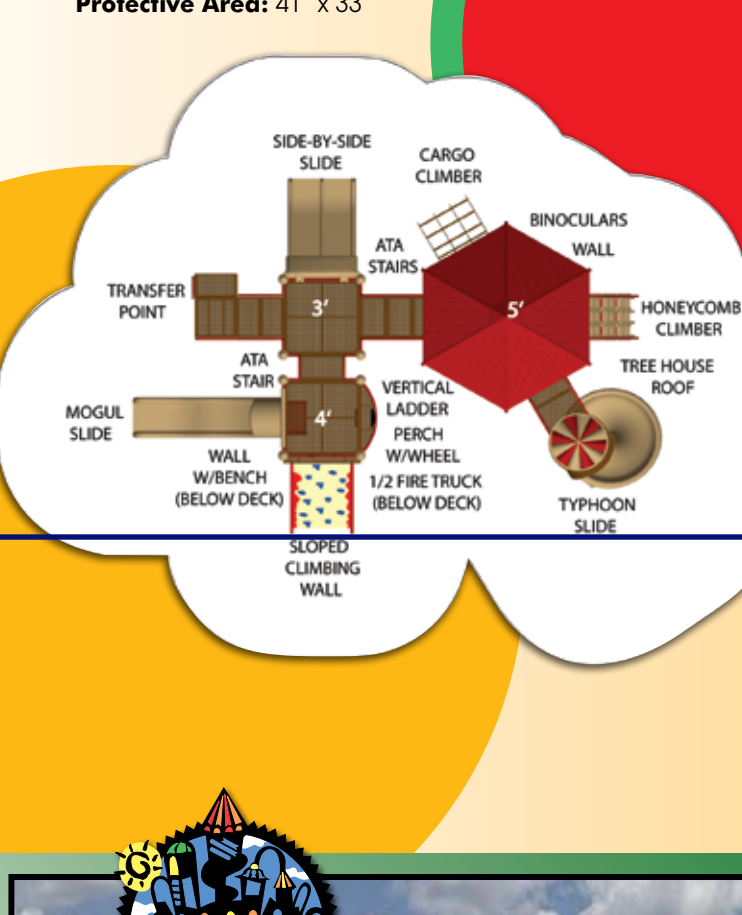

718-5022NR-M8R (without roof) \$13,712

Age Range: 2 to 12  
Protective Area: 43' x 37'

Age Range: 2 to 12  
Protective Area: 47' x 34'

**\$16,564**

718-5017-M8R  
Was: \$20,705 Total Savings: \$4,593

**FREE 6' BENCH!**

718-5017NR-M8R (without roof) \$14,862

**\$17,958**

714-5128-M8R  
Was: \$22,448 Total Savings: \$4,941

**FREE 6' BENCH!**

Age Range: 5 to 12  
Protective Area: 43' x 37'

Age Range: 2 to 12  
Protective Area: 41' x 33'

Age Range: 5 to 12  
Protective Area: 56' x 33'

Age Range: 2 to 12  
Protective Area: 55' x 40'

**\$22,082**

704-5017-M8R  
Was: \$27,603 Total Savings: \$5,972

**FREE 6' BENCH!**

704-5017NR-M8R (without roof) \$21,457

**MEGA TOWER**

**\$26,750** 714-S132-M8R  
Was: \$33,438 Total Savings: \$7,139

**\*FREE 6' BENCH!**

**New Mega Tower Design featuring 4' and 10' stacked deck option!**

**Age Range:** 5 to 12  
**Protective Area:** 58' x 48'