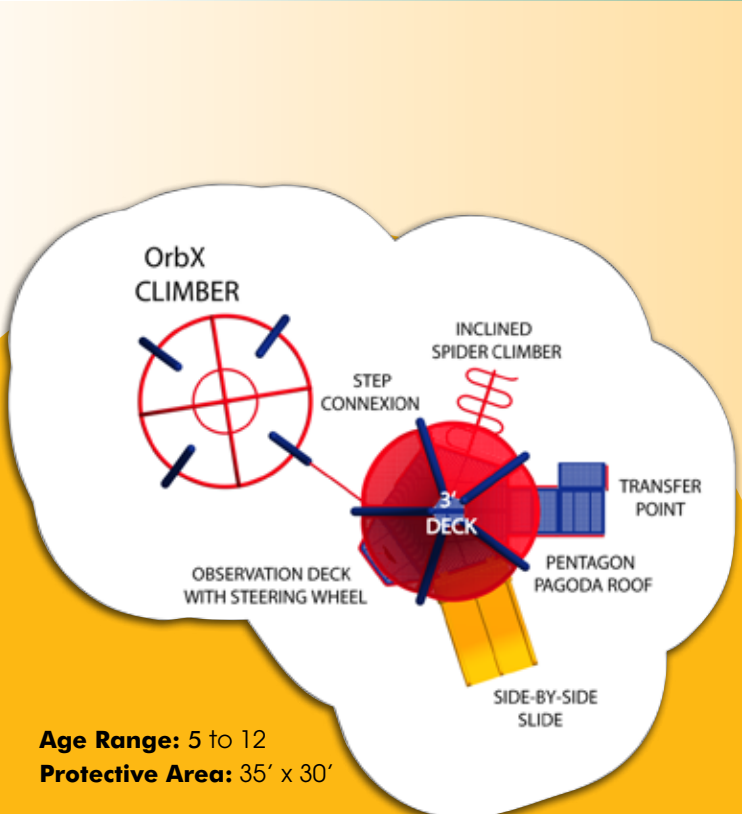

**FREE 6' BENCH!**

Age Range: 5 to 12  
Protective Area: 40' x 34'

Age Range: 2 to 12  
Protective Area: 45' x 29'

**\$10,272**

704-5003-M8R  
Was: \$12,840 Total Savings: \$3,020

**FREE 6' BENCH!**

704-5003NR-M8R (without roof) \$9,646

**\$11,406**

718-5042-M8R  
Was: \$14,258 Total Savings: \$3,303

**FREE 6' BENCH!**

718-5042NR-M8R (without roof) \$10,248

Age Range: 2 to 12  
Protective Area: 33' x 38'

Age Range: 5 to 12  
Protective Area: 35' x 30'

718-5022NR-M8R (without roof) \$13,712

Age Range: 2 to 12  
Protective Area: 43' x 37'

Age Range: 2 to 12  
Protective Area: 47' x 34'

**\$16,564**

718-5017-M8R  
Was: \$20,705 Total Savings: \$4,593

**FREE 6' BENCH!**