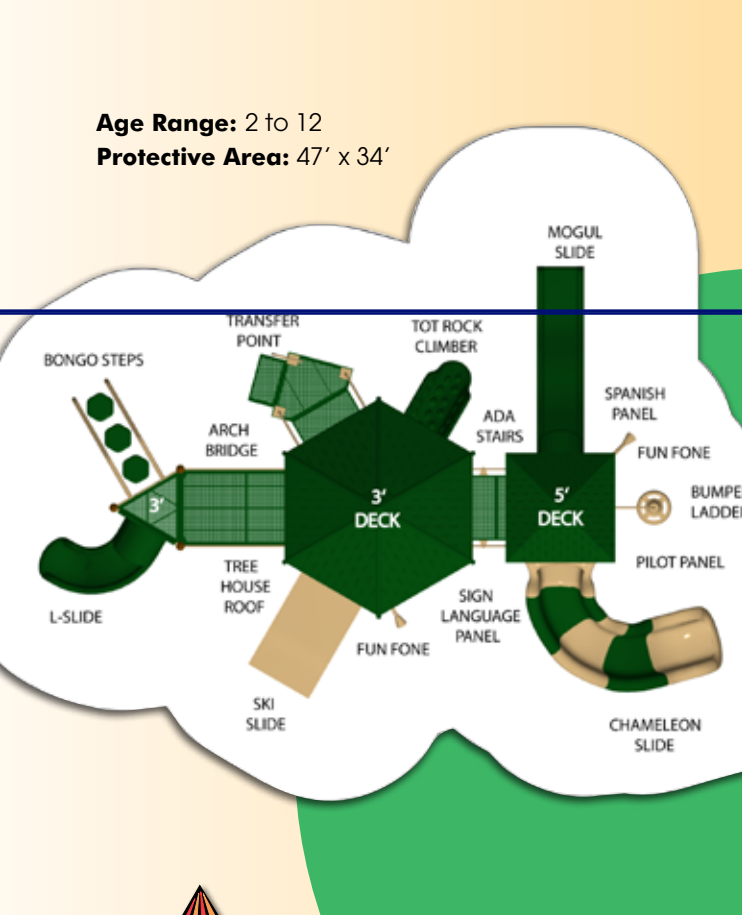

**\$11,406**

718-5042-M8R  
Was: \$14,258 Total Savings: \$3,303

**FREE 6' BENCH!**

718-5042NR-M8R (without roof) \$10,248

Age Range: 2 to 12  
Protective Area: 33' x 38'

Age Range: 5 to 12  
Protective Area: 35' x 30'

718-5022NR-M8R (without roof) \$13,712

Age Range: 2 to 12  
Protective Area: 43' x 37'

Age Range: 2 to 12  
Protective Area: 47' x 34'

**\$16,564**

718-5017-M8R  
Was: \$20,705 Total Savings: \$4,593

**FREE 6' BENCH!**

718-5017NR-M8R (without roof) \$14,862

**\$17,958**

714-5128-M8R  
Was: \$22,448 Total Savings: \$4,941

**FREE 6' BENCH!**

Age Range: 5 to 12  
Protective Area: 43' x 37'

Age Range: 2 to 12  
Protective Area: 41' x 33'

Age Range: 5 to 12  
Protective Area: 56' x 33'

Age Range: 2 to 12  
Protective Area: 55' x 40'

**\$22,082**

704-5017-M8R  
Was: \$27,603 Total Savings: \$5,972

**FREE 6' BENCH!**

704-5017NR-M8R (without roof) \$21,457