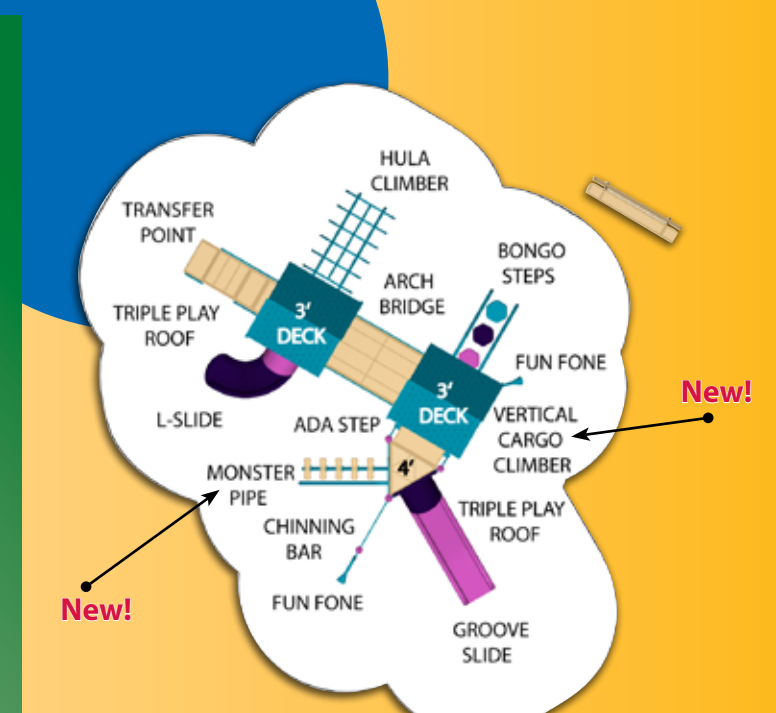

# Spring into Summer with Great Savings\*

\*Free 6' Miracle Bench included with the purchase of a playground structure in this flyer.

Choose between in-ground or portable

**\$9,084**

714-5025-M8R  
Was: \$11,355 Total Savings: \$2,723

**FREE 6' BENCH!**

Age Range: 5 to 12  
Protective Area: 40' x 34'

Age Range: 2 to 12  
Protective Area: 45' x 29'

**\$10,272**

704-5003-M8R  
Was: \$12,840 Total Savings: \$3,020

**FREE 6' BENCH!**

704-5003NR-M8R (without roof) \$9,646

**\$11,406**

718-5042-M8R  
Was: \$14,258 Total Savings: \$3,303

**FREE 6' BENCH!**

718-5042NR-M8R (without roof) \$10,248

Age Range: 2 to 12  
Protective Area: 33' x 38'

Age Range: 5 to 12  
Protective Area: 35' x 30'