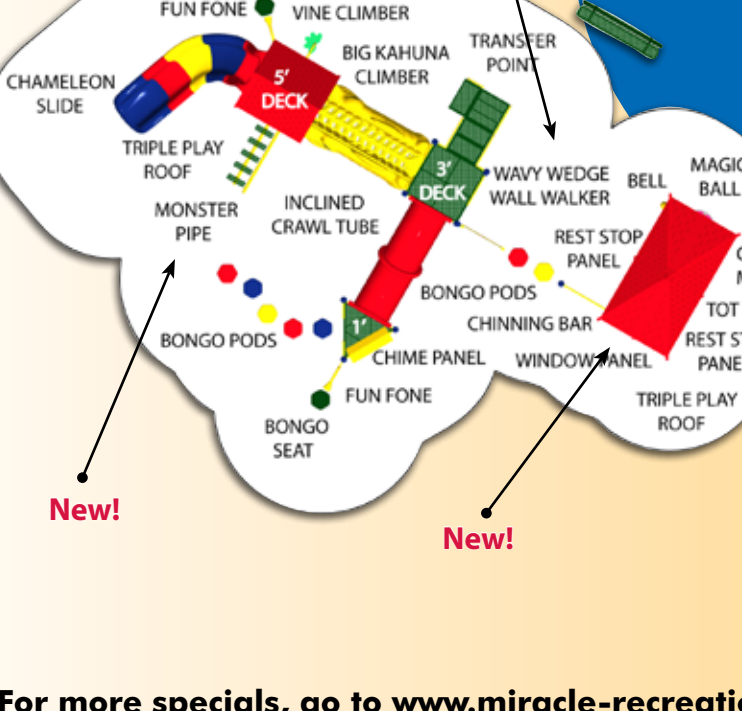

718-5017NR-M8R (without roof) \$14,862

**\$17,958**

714-5128-M8R  
Was: \$22,448 Total Savings: \$4,941

**FREE 6' BENCH!**

Age Range: 5 to 12  
Protective Area: 43' x 37'

Age Range: 2 to 12  
Protective Area: 41' x 33'

**\$20,472**

714-5079-M8R  
Was: \$25,590 Total Savings: \$5,570

**FREE 6' BENCH!**

714-5079NR-M8R (without roof) \$19,564

**\$23,291\***

714-5130-M8R  
Was: \$26,700

**FREE 6' BENCH!**

\*Delivery on this item will be 5 weeks after receipt of order

Age Range: 5 to 12  
Protective Area: 56' x 33'

Age Range: 2 to 12  
Protective Area: 55' x 40'

**\$22,082**

704-5017-M8R  
Was: \$27,603 Total Savings: \$5,972

**FREE 6' BENCH!**

704-5017NR-M8R (without roof) \$21,457

**MEGA TOWER**

**\$26,750** 714-S132-M8R  
Was: \$33,438 Total Savings: \$7,139

**\*FREE 6' BENCH!**

**New Mega Tower Design featuring 4' and 10' stacked deck option!**

**Age Range:** 5 to 12  
**Protective Area:** 58' x 48'