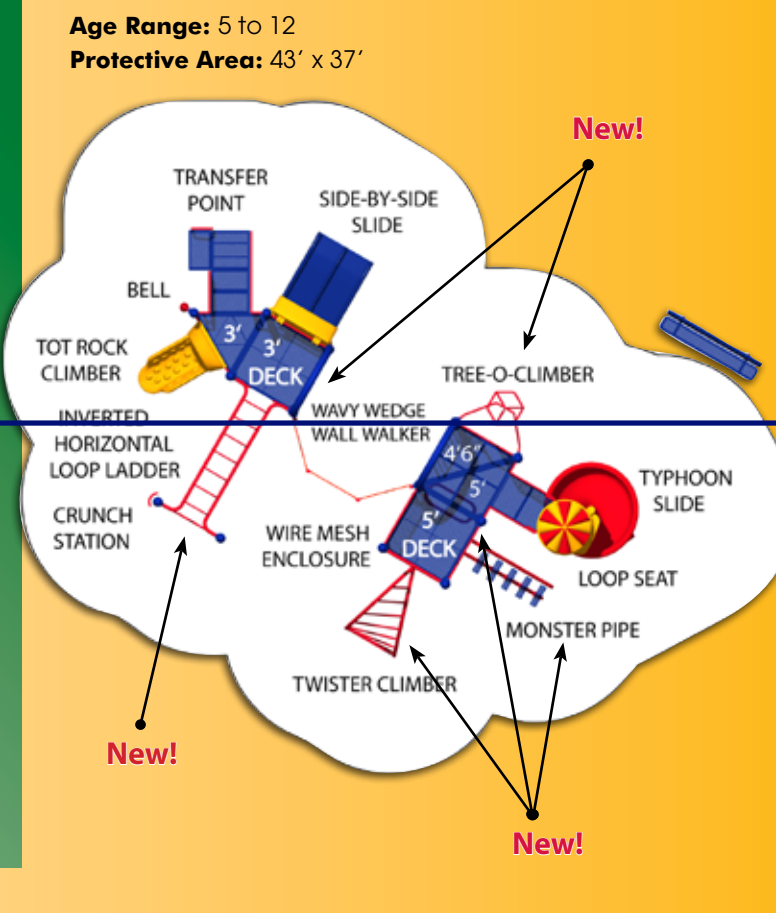

**\$11,406**

718-5042-M8R  
Was: \$14,258 Total Savings: \$3,303

**FREE 6' BENCH!**

718-5042NR-M8R (without roof) \$10,248

Age Range: 2 to 12  
Protective Area: 33' x 38'

Age Range: 5 to 12  
Protective Area: 35' x 30'

718-5022NR-M8R (without roof) \$13,712

Age Range: 2 to 12  
Protective Area: 43' x 37'

Age Range: 2 to 12  
Protective Area: 47' x 34'

**\$16,564**

718-5017-M8R  
Was: \$20,705 Total Savings: \$4,593

**FREE 6' BENCH!**

718-5017NR-M8R (without roof) \$14,862

**\$17,958**

714-5128-M8R  
Was: \$22,448 Total Savings: \$4,941

**FREE 6' BENCH!**

Age Range: 5 to 12  
Protective Area: 43' x 37'

Age Range: 2 to 12  
Protective Area: 41' x 33'

Age Range: 5 to 12  
Protective Area: 56' x 33'

Age Range: 2 to 12  
Protective Area: 55' x 40'

**\$22,082**

704-5017-M8R  
Was: \$27,603 Total Savings: \$5,972

**FREE 6' BENCH!**

704-5017NR-M8R (without roof) \$21,457