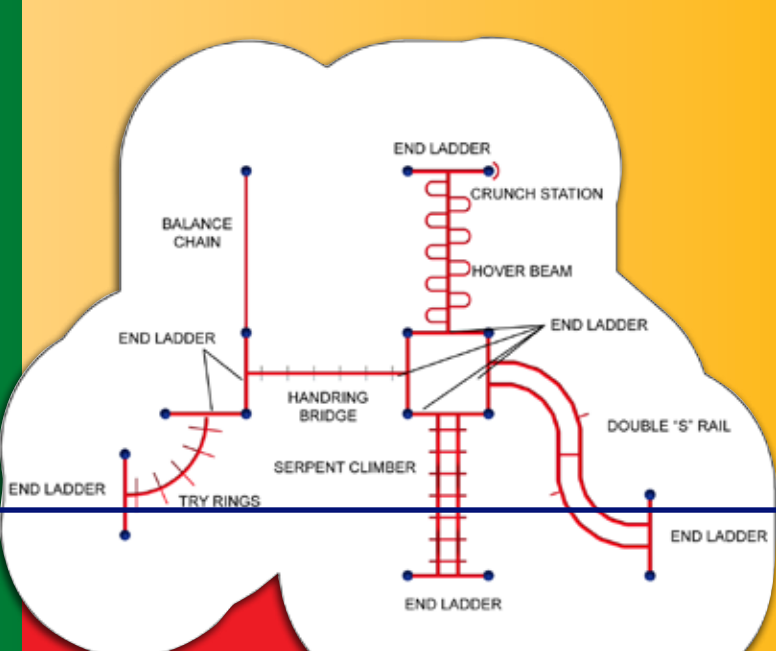

# Spring into Summer with Great Savings\*

\*Free 6' Miracle Bench included with the purchase of a playground structure in this flyer.

Choose between in-ground or portable

**\$9,084**

714-5025-M8R  
Was: \$11,355 Total Savings: \$2,723

**FREE 6' BENCH!**

Age Range: 5 to 12  
Protective Area: 40' x 34'

Age Range: 2 to 12  
Protective Area: 45' x 29'

**\$10,272**

704-5003-M8R  
Was: \$12,840 Total Savings: \$3,020

**FREE 6' BENCH!**

704-5003NR-M8R (without roof) \$9,646

**\$11,406**

718-5042-M8R  
Was: \$14,258 Total Savings: \$3,303

**FREE 6' BENCH!**

718-5042NR-M8R (without roof) \$10,248

Age Range: 2 to 12  
Protective Area: 33' x 38'

Age Range: 5 to 12  
Protective Area: 35' x 30'