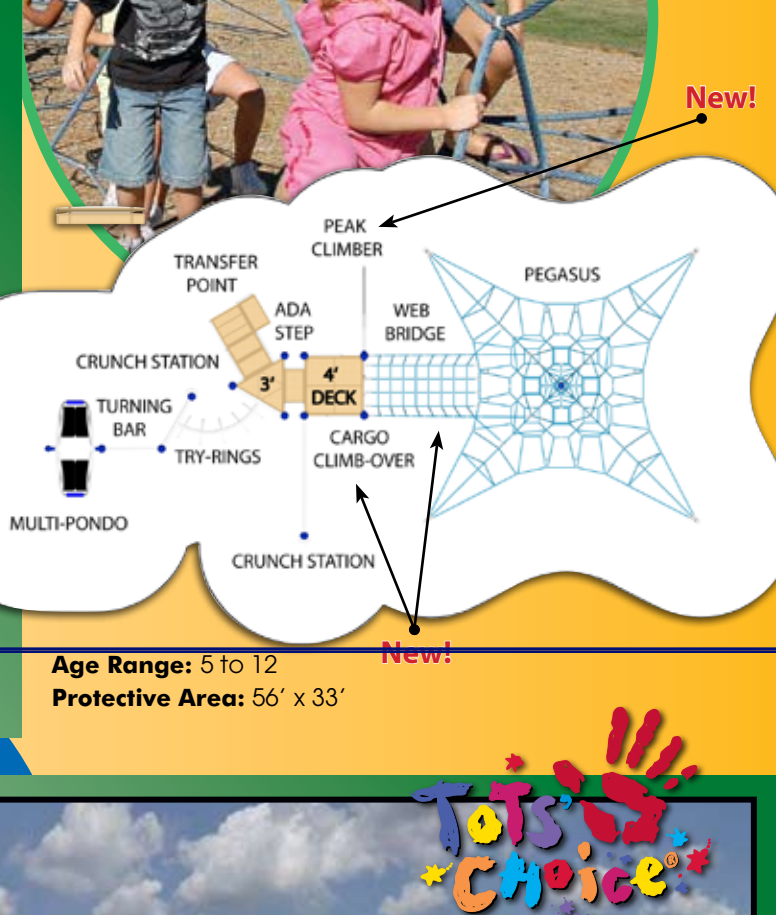

718-5017NR-M8R (without roof) \$14,862

**\$17,958**

714-5128-M8R  
Was: \$22,448 Total Savings: \$4,941

**FREE 6' BENCH!**

Age Range: 5 to 12  
Protective Area: 43' x 37'

Age Range: 2 to 12  
Protective Area: 41' x 33'

Age Range: 5 to 12  
Protective Area: 56' x 33'

Age Range: 2 to 12  
Protective Area: 55' x 40'

**\$22,082**

704-5017-M8R  
Was: \$27,603 Total Savings: \$5,972

**FREE 6' BENCH!**

704-5017NR-M8R (without roof) \$21,457

**MEGA TOWER**

**\$26,750** 714-S132-M8R  
Was: \$33,438 Total Savings: \$7,139

**\*FREE 6' BENCH!**

**New Mega Tower Design featuring 4' and 10' stacked deck option!**

**Age Range:** 5 to 12  
**Protective Area:** 58' x 48'

**Age Range:** 5 to 12  
**Protective Area:** 64' x 53'

**Kids Choice**

**\$35,362** 704-S016-M8R  
Was: \$44,202 Total Savings: \$9,292  
704-S016NR-M8R (without roof) \$33,442

**\*FREE 6' BENCH!**

**New Colors!**