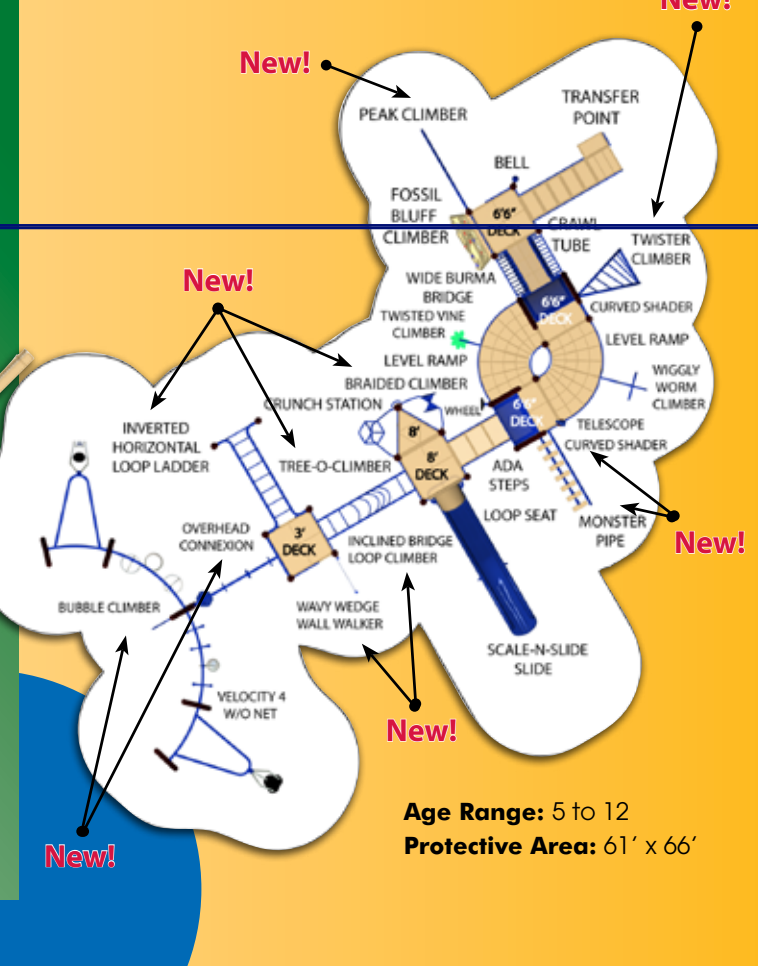

Age Range: 5 to 12  
Protective Area: 56' x 33'

Age Range: 2 to 12  
Protective Area: 55' x 40'

**\$22,082**

704-5017-M8R  
Was: \$27,603 Total Savings: \$5,972

**FREE 6' BENCH!**

704-5017NR-M8R (without roof) \$21,457

**MEGA TOWER**

**\$26,750** 714-S132-M8R  
Was: \$33,438 Total Savings: \$7,139

**\*FREE 6' BENCH!**

**New Mega Tower Design featuring 4' and 10' stacked deck option!**

**Age Range:** 5 to 12  
**Protective Area:** 58' x 48'

**Age Range:** 5 to 12  
**Protective Area:** 64' x 53'

**Kids Choice**

**\$35,362** 704-S016-M8R  
Was: \$44,202 Total Savings: \$9,292  
704-S016NR-M8R (without roof) \$33,442

**\*FREE 6' BENCH!**

**New Colors!**

**Kids Choice**

**\$46,979** 714-S129-M8R (as shown)  
Was: \$58,724 Total Savings: \$12,196  
714-S129NR-M8R (without roof) \$45,246

**\*FREE 6' BENCH!**

**New Colors!**

**Age Range:** 5 to 12  
**Protective Area:** 61' x 66'