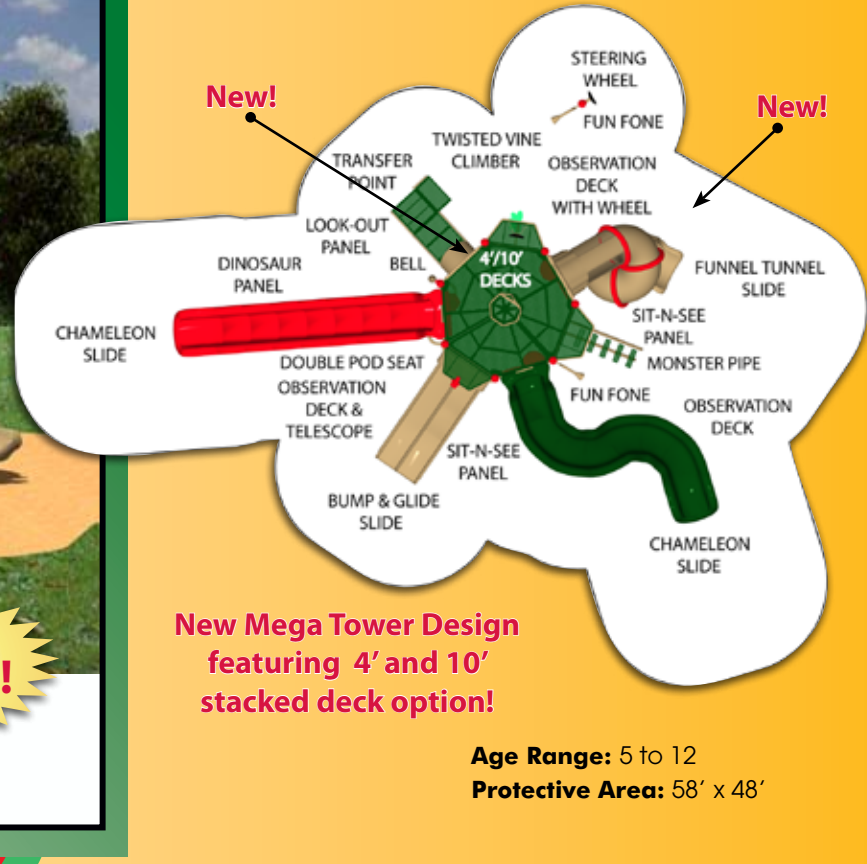

Age Range: 5 to 12  
Protective Area: 56' x 33'

Age Range: 2 to 12  
Protective Area: 55' x 40'

**\$22,082**

704-5017-M8R  
Was: \$27,603 Total Savings: \$5,972

**FREE 6' BENCH!**

704-5017NR-M8R (without roof) \$21,457

**MEGA TOWER**

**\$26,750** 714-S132-M8R  
Was: \$33,438 Total Savings: \$7,139

**\*FREE 6' BENCH!**

**New Mega Tower Design featuring 4' and 10' stacked deck option!**

**Age Range:** 5 to 12  
**Protective Area:** 58' x 48'

**Age Range:** 5 to 12  
**Protective Area:** 64' x 53'

**Kids Choice**

**\$35,362** 704-S016-M8R  
Was: \$44,202 Total Savings: \$9,292  
704-S016NR-M8R (without roof) \$33,442

**\*FREE 6' BENCH!**

**New Colors!**

**Kids Choice**

**\$46,979** 714-S129-M8R (as shown)  
Was: \$58,724 Total Savings: \$12,196  
714-S129NR-M8R (without roof) \$45,246

**\*FREE 6' BENCH!**

**New Colors!**

**Age Range:** 5 to 12  
**Protective Area:** 61' x 66'