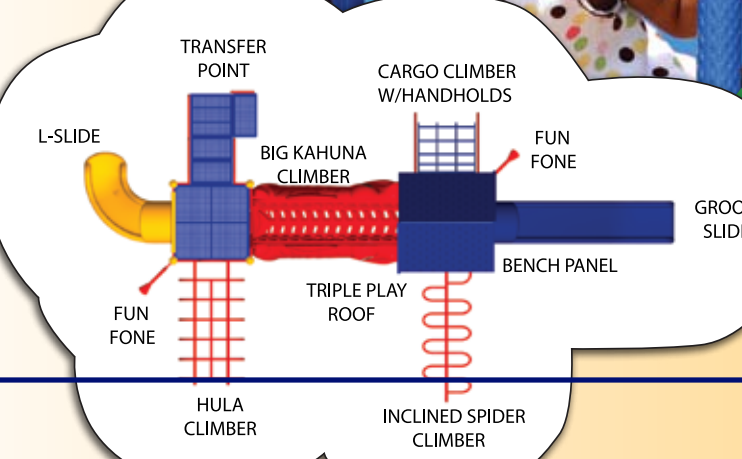

# Spring into Summer with Great Savings\*

\*Free 6' Miracle Bench included with the purchase of a playground structure in this flyer.

Choose between in-ground or portable

**\$9,084**

714-5025-M8R  
Was: \$11,355 Total Savings: \$2,723

**FREE 6' BENCH!**

Age Range: 5 to 12  
Protective Area: 40' x 34'

Age Range: 2 to 12  
Protective Area: 45' x 29'

**\$10,272**

704-5003-M8R  
Was: \$12,840 Total Savings: \$3,020

**FREE 6' BENCH!**

704-5003NR-M8R (without roof) \$9,646

**\$11,406**

718-5042-M8R  
Was: \$14,258 Total Savings: \$3,303

**FREE 6' BENCH!**

718-5042NR-M8R (without roof) \$10,248

Age Range: 2 to 12  
Protective Area: 33' x 38'

Age Range: 5 to 12  
Protective Area: 35' x 30'

718-5022NR-M8R (without roof) \$13,712

Age Range: 2 to 12  
Protective Area: 43' x 37'

Age Range: 2 to 12  
Protective Area: 47' x 34'

**\$16,564**

718-5017-M8R  
Was: \$20,705 Total Savings: \$4,593

**FREE 6' BENCH!**