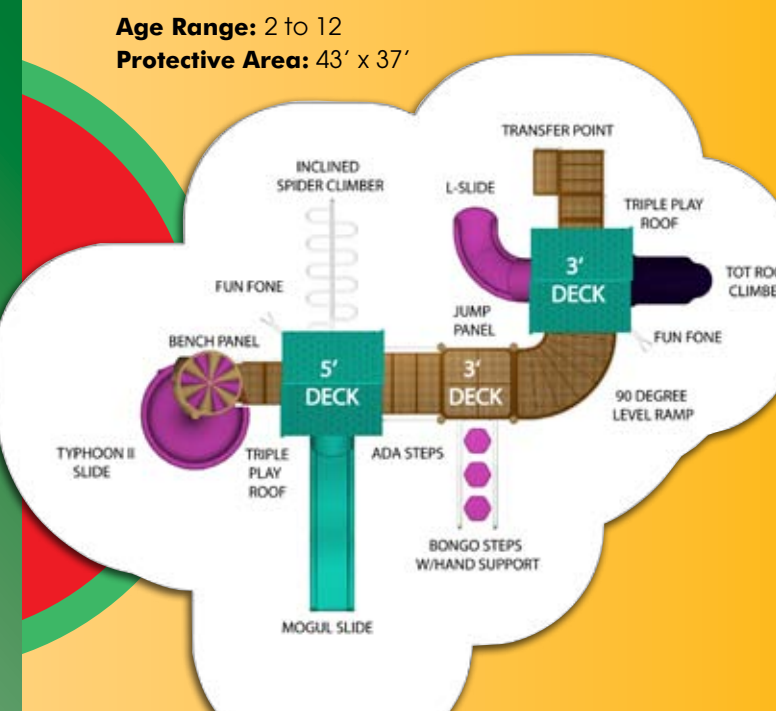

**\$11,406**

718-5042-M8R  
Was: \$14,258 Total Savings: \$3,303

**FREE 6' BENCH!**

718-5042NR-M8R (without roof) \$10,248

Age Range: 2 to 12  
Protective Area: 33' x 38'

Age Range: 5 to 12  
Protective Area: 35' x 30'

**\$14,679**

714-5131-M8R  
Was: \$18,349 Total Savings: \$4,121

**FREE 6' BENCH!**

714-5131NR-M8R (without roof) \$10,412

**\$14,928**

718-5022-M8R  
Was: \$18,660 Total Savings: \$4,184

**FREE 6' BENCH!**

718-5022NR-M8R (without roof) \$13,712

Age Range: 2 to 12  
Protective Area: 43' x 37'

Age Range: 2 to 12  
Protective Area: 47' x 34'

**\$16,564**

718-5017-M8R  
Was: \$20,705 Total Savings: \$4,593

**FREE 6' BENCH!**

718-5017NR-M8R (without roof) \$14,862

**\$17,958**

714-5128-M8R  
Was: \$22,448 Total Savings: \$4,941

**FREE 6' BENCH!**

Age Range: 5 to 12  
Protective Area: 43' x 37'

Age Range: 2 to 12  
Protective Area: 41' x 33'