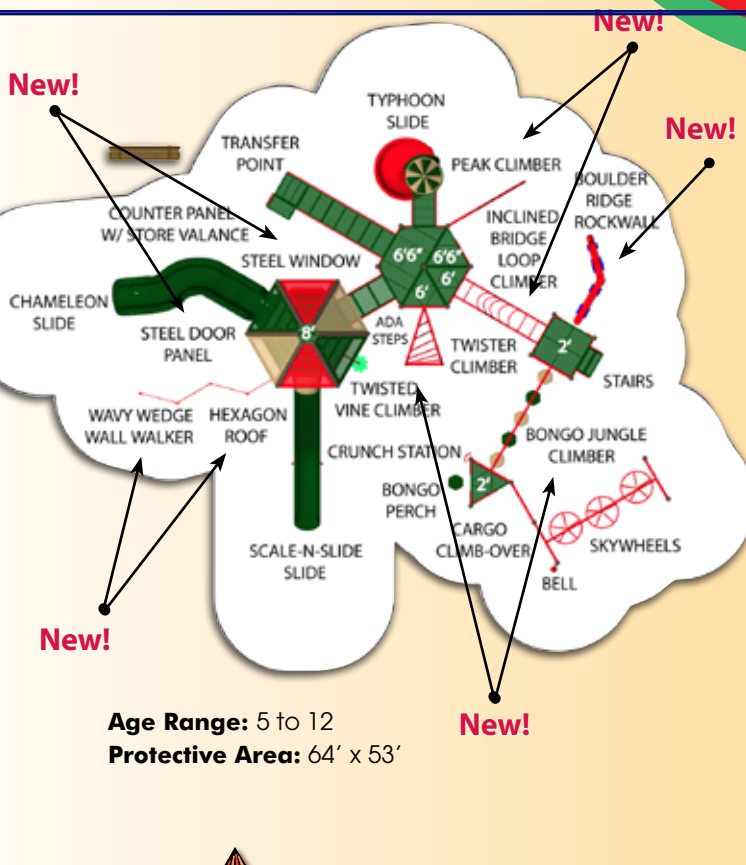

Age Range: 5 to 12  
Protective Area: 56' x 33'

Age Range: 2 to 12  
Protective Area: 55' x 40'

**\$22,082**

704-5017-M8R  
Was: \$27,603 Total Savings: \$5,972

**FREE 6' BENCH!**

704-5017NR-M8R (without roof) \$21,457

**MEGA TOWER**

**\$26,750** 714-S132-M8R  
Was: \$33,438 Total Savings: \$7,139

**\*FREE 6' BENCH!**

**New Mega Tower Design featuring 4' and 10' stacked deck option!**

**Age Range:** 5 to 12  
**Protective Area:** 58' x 48'

**Age Range:** 5 to 12  
**Protective Area:** 64' x 53'

**Kids Choice**

**\$35,362** 704-S016-M8R  
Was: \$44,202 Total Savings: \$9,292  
704-S016NR-M8R (without roof) \$33,442

**\*FREE 6' BENCH!**

**New Colors!**

**Kids Choice**

**\$46,979** 714-S129-M8R (as shown)  
Was: \$58,724 Total Savings: \$12,196  
714-S129NR-M8R (without roof) \$45,246

**\*FREE 6' BENCH!**

**New Colors!**

**Age Range:** 5 to 12  
**Protective Area:** 61' x 66'