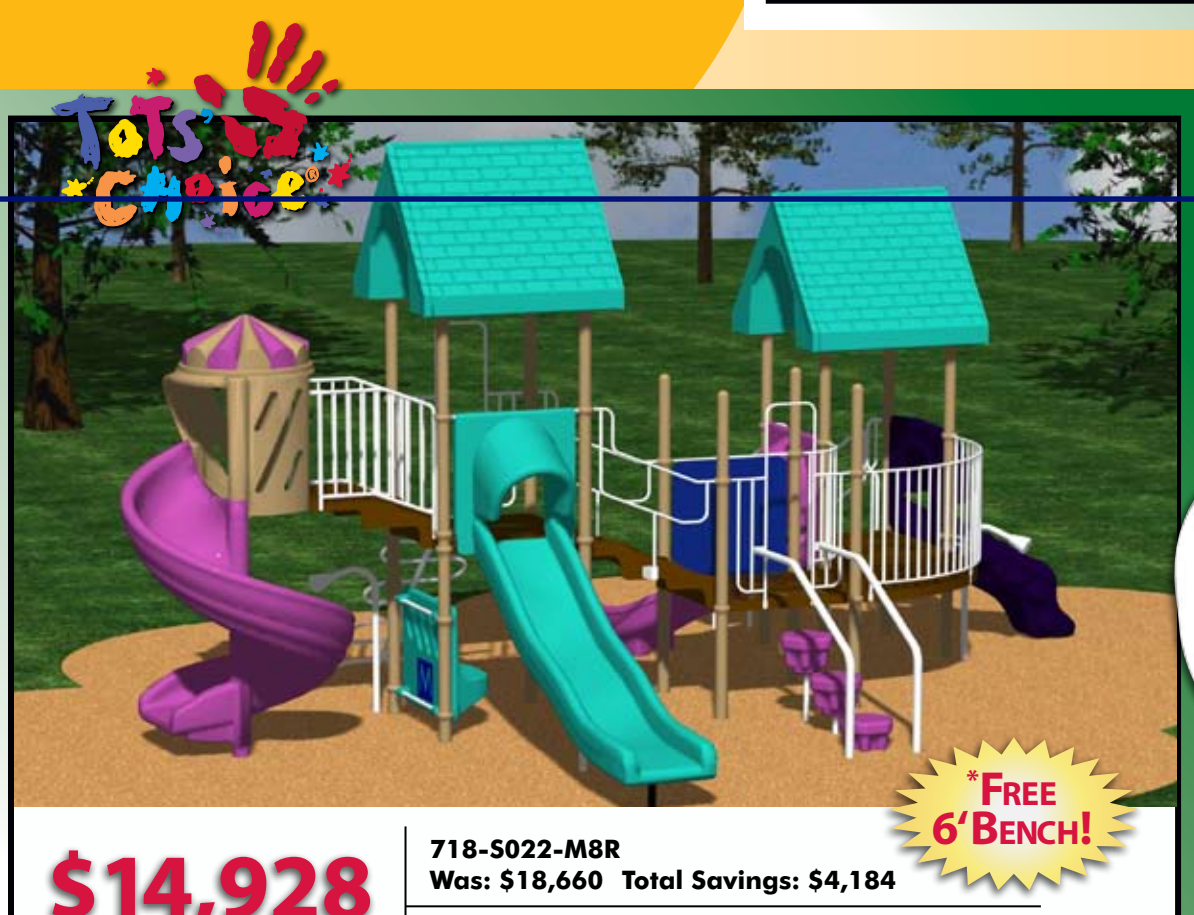

# Spring into Summer with Great Savings\*

\*Free 6' Miracle Bench included with the purchase of a playground structure in this flyer.

Choose between in-ground or portable

**\$9,084**

714-5025-M8R  
Was: \$11,355 Total Savings: \$2,723

**FREE 6' BENCH!**

Age Range: 5 to 12  
Protective Area: 40' x 34'

Age Range: 2 to 12  
Protective Area: 45' x 29'

**\$10,272**

704-5003-M8R  
Was: \$12,840 Total Savings: \$3,020

**FREE 6' BENCH!**

704-5003NR-M8R (without roof) \$9,646

**\$11,406**

718-5042-M8R  
Was: \$14,258 Total Savings: \$3,303

**FREE 6' BENCH!**

718-5042NR-M8R (without roof) \$10,248

Age Range: 2 to 12  
Protective Area: 33' x 38'

Age Range: 5 to 12  
Protective Area: 35' x 30'

**\$14,679**

714-5131-M8R  
Was: \$18,349 Total Savings: \$4,121

**FREE 6' BENCH!**

714-5131NR-M8R (without roof) \$10,412

**\$14,928**

718-5022-M8R  
Was: \$18,660 Total Savings: \$4,184

**FREE 6' BENCH!**