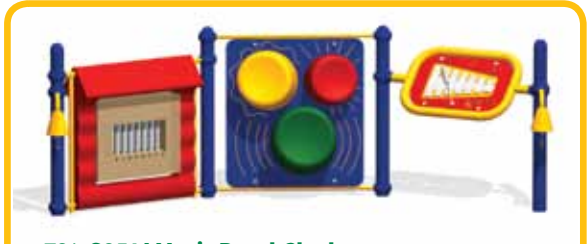

1-888-458-2752
www.miracle-recreation.com

2012 BACK TO SCHOOL SALE

2 ACCESSORIES

NEW!

304J Ten Spin \$2,299
 • Protective Area: 20' x 20'
 • Shipping Weight: 1,000 lbs

8194J 4-Panel Boulder Ridge Rockwall
 • Protective Area: 15' x 27' • Shipping Weight: 600 lbs • Age Range: 5-12

\$2,633

623-S001J Crawl Tube & Panel
 • Protective Area: 20' x 17'
 • Shipping Weight: 375 lbs
 • Age Range: 6-23 months

\$2,299

704-S051J Music Panel Cluster
 • Shipping Weight: 330 lbs
 • Age Range: 2-5

\$2,989

477-210J JAX Web
 • Protective Area: 27' x 26'
 • Shipping Weight: 2,455 lbs
 • Age Range: 5-12

\$5,942

NEW!

65-638-4J 4ft. Groove II Slide with Steps
 • Protective Area: 19' x 24'
 • Shipping Weight: 350 lbs
 • Age Range: 2-12