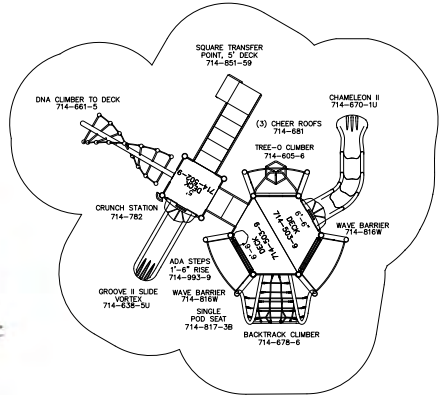

**ELEVATED PLAY ACTIVITIES: 6**  
**GROUND LEVEL PLAY ACTIVITIES: 2**  
**PLAY AREA CAPACITY: 30-40**

**SALE PRICE \$12,700**

LIST PRICE: \$15,902

MODEL#: 718-S076J

FOR KIDS AGES: 2 to 12  
PROTECTIVE AREA: 32' x 29'  
SHIPPING WEIGHT: 2,070 lbs

ELEVATED PLAY ACTIVITIES: 6  
GROUND LEVEL PLAY ACTIVITIES: 2  
PLAY AREA CAPACITY: 30-40

**SALE PRICE \$20,990**

LIST PRICE: \$29,745

MODEL#: 714-S441J

FOR KIDS AGES: 5 to 12  
PROTECTIVE AREA: 38' x 35'  
SHIPPING WEIGHT: 5,200 lbs

ELEVATED PLAY ACTIVITIES: 5  
GROUND LEVEL PLAY ACTIVITIES: 2  
PLAY AREA CAPACITY: 45-55

**SALE PRICE \$12,900**

LIST PRICE: \$14,308

MODEL#: 718-S103J

FOR KIDS AGES: 2 to 12  
PROTECTIVE AREA: 36' x 28'  
SHIPPING WEIGHT: 1,750 lbs

ELEVATED PLAY ACTIVITIES: 7  
GROUND LEVEL PLAY ACTIVITIES: 3  
PLAY AREA CAPACITY: 40-50

**SALE PRICE \$4,999**

**ACCELERATOR SWING**  
LIST PRICE: \$6,915  
MODEL#: 2014J  
FOR KIDS AGES: 5 TO 12  
PROTECTIVE AREA: 26' X 29'  
SHIPPING WEIGHT: 320 LBS