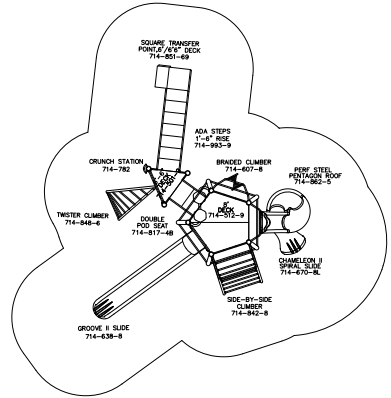

**ELEVATED PLAY ACTIVITIES: 3**  
**GROUND LEVEL PLAY ACTIVITIES: 1**  
**PLAY AREA CAPACITY: 20-30**

SALE PRICE \$14,350

LIST PRICE: \$24,399

MODEL#: 714-S424J

FOR KIDS AGES: 5 TO 12  
PROTECTIVE AREA: 39' X 40'  
WEIGHT: 4,865 LBS

ELEVATED PLAY ACTIVITIES: 5  
GROUND LEVEL PLAY ACTIVITIES: 2  
CAPACITY: 40-50

SALE PRICE \$19,400

LIST PRICE: \$24,786

MODEL#: 714-S435J

FOR KIDS AGES: 5 TO 12  
PROTECTIVE AREA: 42' X 37'  
SHIPPING WEIGHT: 3,655 LBS