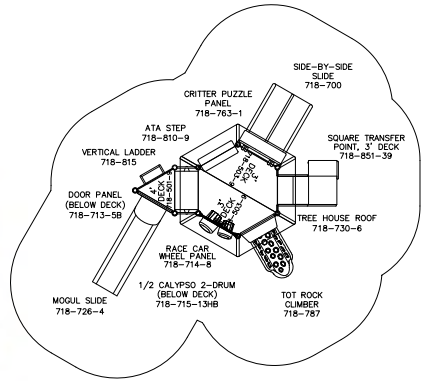

**ELEVATED PLAY ACTIVITIES: 5**  
**GROUND LEVEL PLAY ACTIVITIES: 2**  
**PLAY AREA CAPACITY: 40-50**

**SALE PRICE \$14,490**

**LIST PRICE: \$20,111**

**MODEL#: 718-S151J**

**FOR KIDS AGES: 2 TO 12**  
**PROTECTIVE AREA: 33' X 28'**  
**SHIPPING WEIGHT: 2,285 LBS**

**ELEVATED PLAY ACTIVITIES: 6**  
**GROUND LEVEL PLAY ACTIVITIES: 2**  
**PLAY AREA CAPACITY: 30-40**

**SALE PRICE \$12,700**

LIST PRICE: \$15,902

MODEL#: 718-S076J

FOR KIDS AGES: 2 to 12  
PROTECTIVE AREA: 32' x 29'  
SHIPPING WEIGHT: 2,070 lbs

ELEVATED PLAY ACTIVITIES: 6  
GROUND LEVEL PLAY ACTIVITIES: 2  
PLAY AREA CAPACITY: 30-40

**SALE PRICE \$20,990**

LIST PRICE: \$29,745

MODEL#: 714-S441J

FOR KIDS AGES: 5 to 12  
PROTECTIVE AREA: 38' x 35'  
SHIPPING WEIGHT: 5,200 lbs

ELEVATED PLAY ACTIVITIES: 5  
GROUND LEVEL PLAY ACTIVITIES: 2  
PLAY AREA CAPACITY: 45-55

**SALE PRICE \$12,900**

LIST PRICE: \$14,308

MODEL#: 718-S103J

FOR KIDS AGES: 2 to 12  
PROTECTIVE AREA: 36' x 28'  
SHIPPING WEIGHT: 1,750 lbs