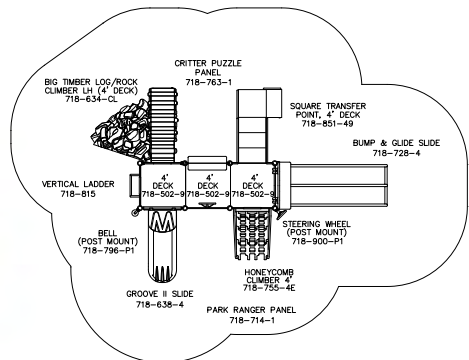

ELEVATED PLAY ACTIVITIES: 5  
GROUND LEVEL PLAY ACTIVITIES: 2  
PLAY AREA CAPACITY: 45-55

**SALE PRICE \$12,900**

LIST PRICE: \$14,308

MODEL#: 718-S103J

FOR KIDS AGES: 2 to 12  
PROTECTIVE AREA: 36' x 28'  
SHIPPING WEIGHT: 1,750 lbs

ELEVATED PLAY ACTIVITIES: 7  
GROUND LEVEL PLAY ACTIVITIES: 3  
PLAY AREA CAPACITY: 40-50

**SALE PRICE \$4,999**

**ACCELERATOR SWING**  
LIST PRICE: \$6,915  
MODEL#: 2014J  
FOR KIDS AGES: 5 TO 12  
PROTECTIVE AREA: 26' X 29'  
SHIPPING WEIGHT: 320 LBS