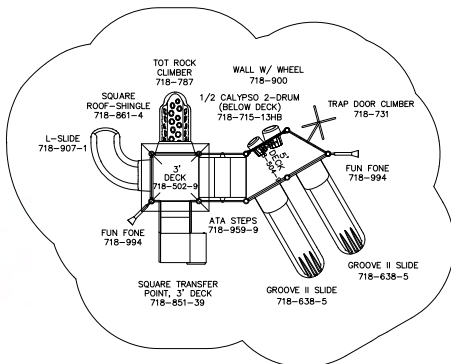

SALE PRICE $9,400

LIST PRICE: $15,649

MODEL#: 718-S075J

FOR KIDS AGES: 2 TO 12
PROTECTIVE AREA: 34' X 27'
SHIPPING WEIGHT: 2,035 LBS

ELEVATED PLAY ACTIVITIES: 6
GROUND LEVEL PLAY ACTIVITIES: 2
PLAY AREA CAPACITY: 30-40