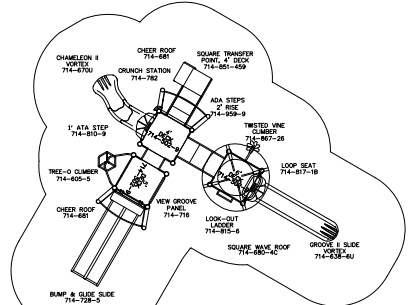

**ELEVATED PLAY ACTIVITIES: 3**  
**GROUND LEVEL PLAY ACTIVITIES: 1**  
**PLAY AREA CAPACITY: 20-30**

SALE PRICE \$14,350

LIST PRICE: \$24,399

MODEL#: 714-S424J

FOR KIDS AGES: 5 TO 12  
PROTECTIVE AREA: 39' X 40'  
WEIGHT: 4,865 LBS

ELEVATED PLAY ACTIVITIES: 5  
GROUND LEVEL PLAY ACTIVITIES: 2  
CAPACITY: 40-50

SALE PRICE \$19,400

LIST PRICE: \$24,786

MODEL#: 714-S435J

FOR KIDS AGES: 5 TO 12  
PROTECTIVE AREA: 42' X 37'  
SHIPPING WEIGHT: 3,655 LBS

ELEVATED PLAY ACTIVITIES: 6  
GROUND LEVEL PLAY ACTIVITIES: 2  
PLAY AREA CAPACITY: 45-55

SALE PRICE \$8,500

LIST PRICE: \$10,786

MODEL#: 718-S143J

FOR KIDS AGES: 2 TO 5  
PROTECTIVE AREA: 29' X 27'  
WEIGHT: 1,340 LBS

ELEVATED PLAY ACTIVITIES: 4  
GROUND LEVEL PLAY ACTIVITIES: 1  
CAPACITY: 25-35

**SALE PRICE \$16,990**

**LIST PRICE: \$23,402**

**MODEL#: 714-S437J**

**FOR KIDS AGES: 5 TO 12**  
**PROTECTIVE AREA: 34' X 39'**  
**SHIPPING WEIGHT: 3,005 LBS**