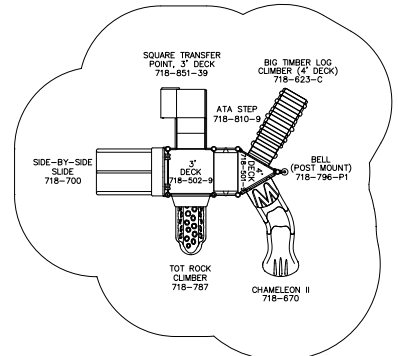

FOR KIDS AGES: 2 TO 5
PROTECTIVE AREA: 29' X 27'
WEIGHT: 1,340 LBS

ELEVATED PLAY ACTIVITIES: 4
GROUND LEVEL PLAY ACTIVITIES: 1
CAPACITY: 25-35