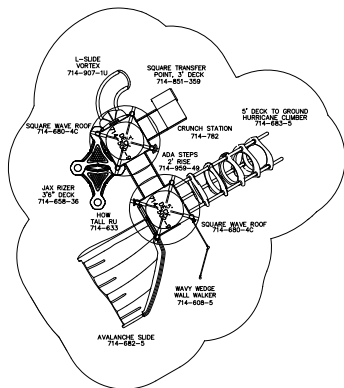

SALE PRICE $16,990

LIST PRICE: $23,402

MODEL#: 714-S437J

FOR KIDS AGES: 5 TO 12
PROTECTIVE AREA: 34' X 39'
SHIPPING WEIGHT: 3,005 LBS

ELEVATED PLAY ACTIVITIES: 5
GROUND LEVEL PLAY ACTIVITIES: 2
PLAY AREA CAPACITY: 45-55