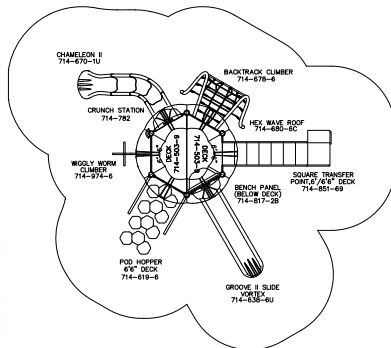

**ELEVATED PLAY ACTIVITIES: 6**  
**GROUND LEVEL PLAY ACTIVITIES: 2**  
**CAPACITY: 30-40**

**SALE PRICE \$18,990**

**LIST PRICE: \$25,832**

**MODEL#: 714-S438J**

**FOR KIDS AGES: 5 TO 12**  
**PROTECTIVE AREA: 38' X 34'**  
**SHIPPING WEIGHT: 3,160 LBS**

**ELEVATED PLAY ACTIVITIES: 5**  
**GROUND LEVEL PLAY ACTIVITIES: 2**  
**PLAY AREA CAPACITY: 40-50**

**SALE PRICE \$14,490**

**LIST PRICE: \$20,111**

**MODEL#: 718-S151J**

**FOR KIDS AGES: 2 TO 12**  
**PROTECTIVE AREA: 33' X 28'**  
**SHIPPING WEIGHT: 2,285 LBS**