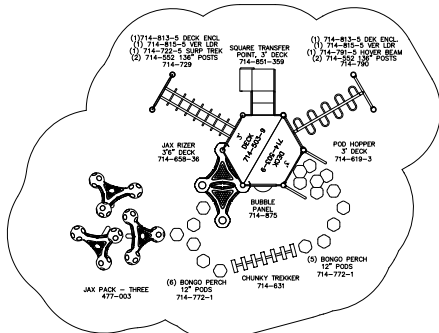

# SPECIAL SAVINGS

UP TO 40% OFF + FREE FREIGHT!

VALID THROUGH MAY 2016

**SALE PRICE \$13,250**

**LIST PRICE: \$21,288**

**MODEL#: 714-S425J**

**FOR KIDS AGES: 5 TO 12**  
**PROTECTIVE AREA: 43' X 34'**  
**WEIGHT: 3,335 LBS**

**ELEVATED PLAY ACTIVITIES: 5**  
**GROUND LEVEL PLAY ACTIVITIES: 4**  
**CAPACITY: 60-70**

**SALE PRICE \$20,200**

**LIST PRICE: \$27,025**

**MODEL#: 704-S057J**

**FOR KIDS AGES: 5 TO 12**  
**PROTECTIVE AREA: 48' X 29'**  
**SHIPPING WEIGHT: 4,520 LBS**

**ELEVATED PLAY ACTIVITIES: 7**  
**GROUND LEVEL PLAY ACTIVITIES: 2**  
**PLAY AREA CAPACITY: 55-65**

**SALE PRICE \$8,800**

**LIST PRICE: \$9,779**

**MODEL#: 714-S368J**

**FOR KIDS AGES: 2 TO 12**  
**PROTECTIVE AREA: 25' X 27'**  
**SHIPPING WEIGHT: 1,405 LBS**