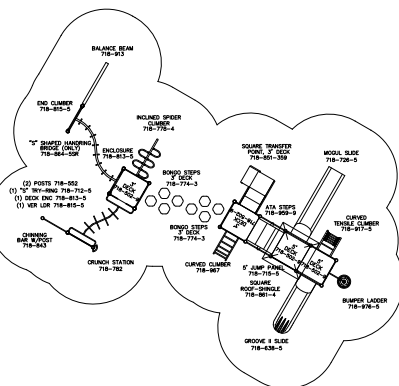

**ELEVATED PLAY ACTIVITIES: 5**  
**GROUND LEVEL PLAY ACTIVITIES: 2**  
**PLAY AREA CAPACITY: 45-55**

**SALE PRICE \$16,700**

**LIST PRICE: \$20,733**

**MODEL#: 718-S059J**

**FOR KIDS AGES: 5 TO 12**  
**PROTECTIVE AREA: 50' X 46'**  
**SHIPPING WEIGHT: 3,010 LBS**

**ELEVATED PLAY ACTIVITIES: 10**  
**GROUND LEVEL PLAY ACTIVITIES: 4**  
**PLAY AREA CAPACITY: 65-75**

**SALE PRICE \$9,400**

**LIST PRICE: \$15,649**

**MODEL#: 718-S075J**

**FOR KIDS AGES: 2 TO 12**  
**PROTECTIVE AREA: 34' X 27'**  
**SHIPPING WEIGHT: 2,035 LBS**