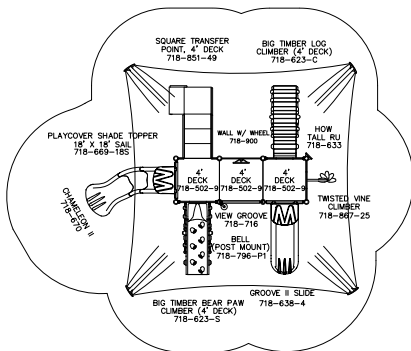

**ELEVATED PLAY ACTIVITIES: 5**  
**GROUND LEVEL PLAY ACTIVITIES: 2**  
**PLAY AREA CAPACITY: 40-50**

**SALE PRICE \$14,490**

**LIST PRICE: \$20,111**

**MODEL#: 718-S151J**

**FOR KIDS AGES: 2 TO 12**  
**PROTECTIVE AREA: 33' X 28'**  
**SHIPPING WEIGHT: 2,285 LBS**

**ELEVATED PLAY ACTIVITIES: 6**  
**GROUND LEVEL PLAY ACTIVITIES: 2**  
**PLAY AREA CAPACITY: 30-40**

**SALE PRICE \$12,700**

LIST PRICE: \$15,902

MODEL#: 718-S076J

FOR KIDS AGES: 2 to 12  
PROTECTIVE AREA: 32' x 29'  
SHIPPING WEIGHT: 2,070 lbs