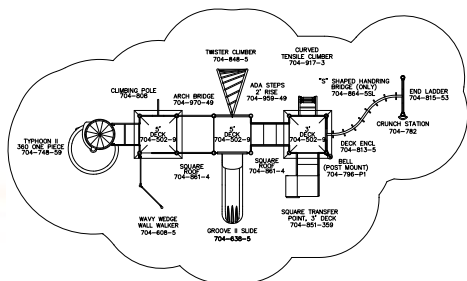

SALE PRICE $20,200

LIST PRICE: $27,025

MODEL#: 704-S057J

FOR KIDS AGES: 5 TO 12
PROTECTIVE AREA: 48' X 29'
SHIPPING WEIGHT: 4,520 LBS

ELEVATED PLAY ACTIVITIES: 7
GROUND LEVEL PLAY ACTIVITIES: 2
PLAY AREA CAPACITY: 55-65