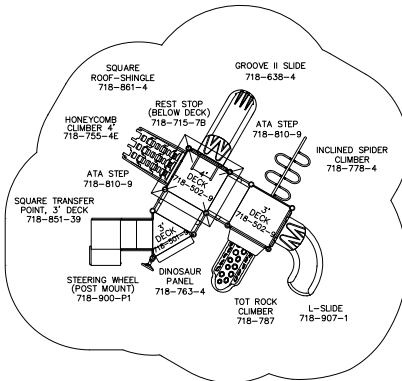

**ELEVATED PLAY ACTIVITIES: 6**  
**GROUND LEVEL PLAY ACTIVITIES: 2**  
**PLAY AREA CAPACITY: 30-40**

**SALE PRICE \$12,200**

**LIST PRICE: \$15,385**

**MODEL#: 718-S121J**

**FOR KIDS AGES: 2 TO 5**  
**PROTECTIVE AREA: 30' X 28'**  
**WEIGHT: 1,975 LBS**

**ELEVATED PLAY ACTIVITIES: 6**  
**GROUND LEVEL PLAY ACTIVITIES: 2**  
**CAPACITY: 30-40**

**SALE PRICE \$18,990**

**LIST PRICE: \$25,832**

**MODEL#: 714-S438J**

**FOR KIDS AGES: 5 TO 12**  
**PROTECTIVE AREA: 38' X 34'**  
**SHIPPING WEIGHT: 3,160 LBS**