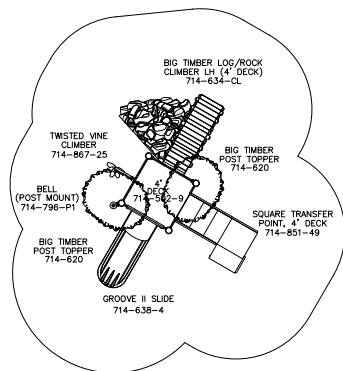

**ELEVATED PLAY ACTIVITIES: 7**  
**GROUND LEVEL PLAY ACTIVITIES: 2**  
**PLAY AREA CAPACITY: 55-65**

**SALE PRICE \$8,800**

**LIST PRICE: \$9,779**

**MODEL#: 714-S368J**

**FOR KIDS AGES: 2 TO 12**  
**PROTECTIVE AREA: 25' X 27'**  
**SHIPPING WEIGHT: 1,405 LBS**

**ELEVATED PLAY ACTIVITIES: 3**  
**GROUND LEVEL PLAY ACTIVITIES: 1**  
**PLAY AREA CAPACITY: 20-30**

SALE PRICE \$14,350

LIST PRICE: \$24,399

MODEL#: 714-S424J

FOR KIDS AGES: 5 TO 12  
PROTECTIVE AREA: 39' X 40'  
WEIGHT: 4,865 LBS